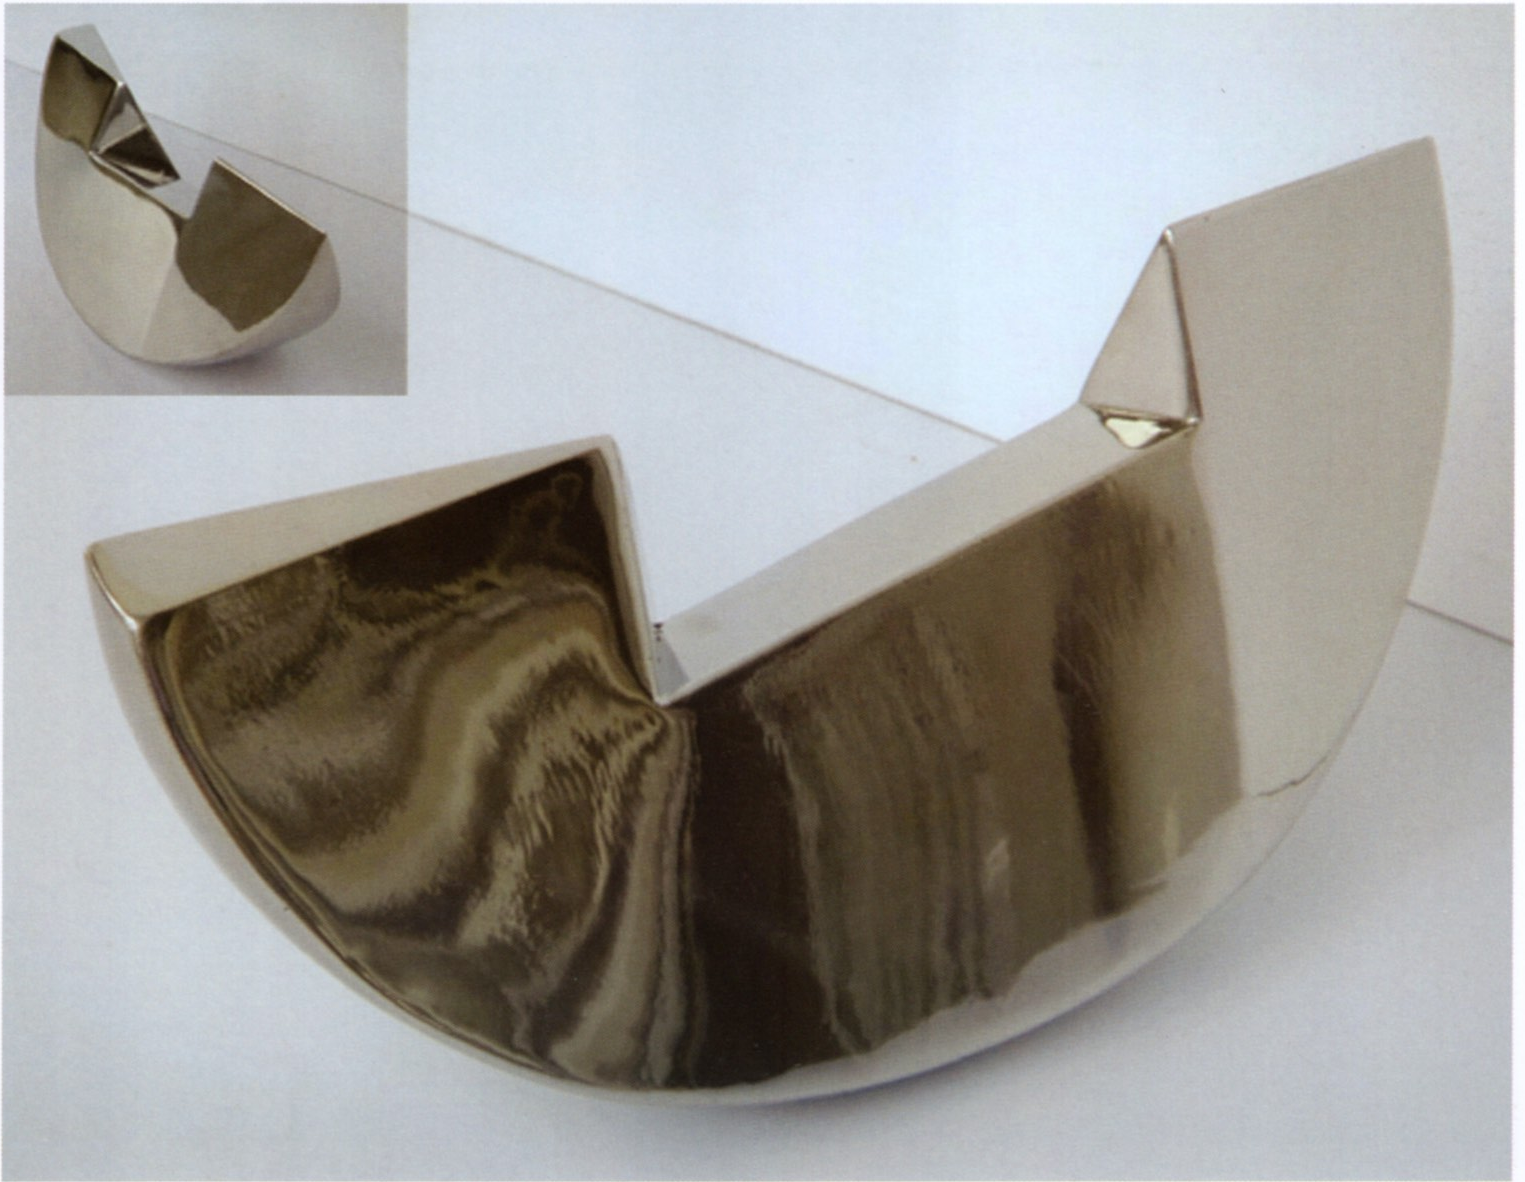

张暉
Chang Wei
1980

9 Lucky Gardens Singapore 467658
gardensculp@yahoo.com.sg
9036 3590

解构一号 不锈钢 25.5 x 9.1 x 12.3 cm

梁玉平

Neo Yoke Pheng

1983

Block 437 Hougang Avenue 8 #13-1527 Singapore 530437

neoyp@tmlsadvise.com